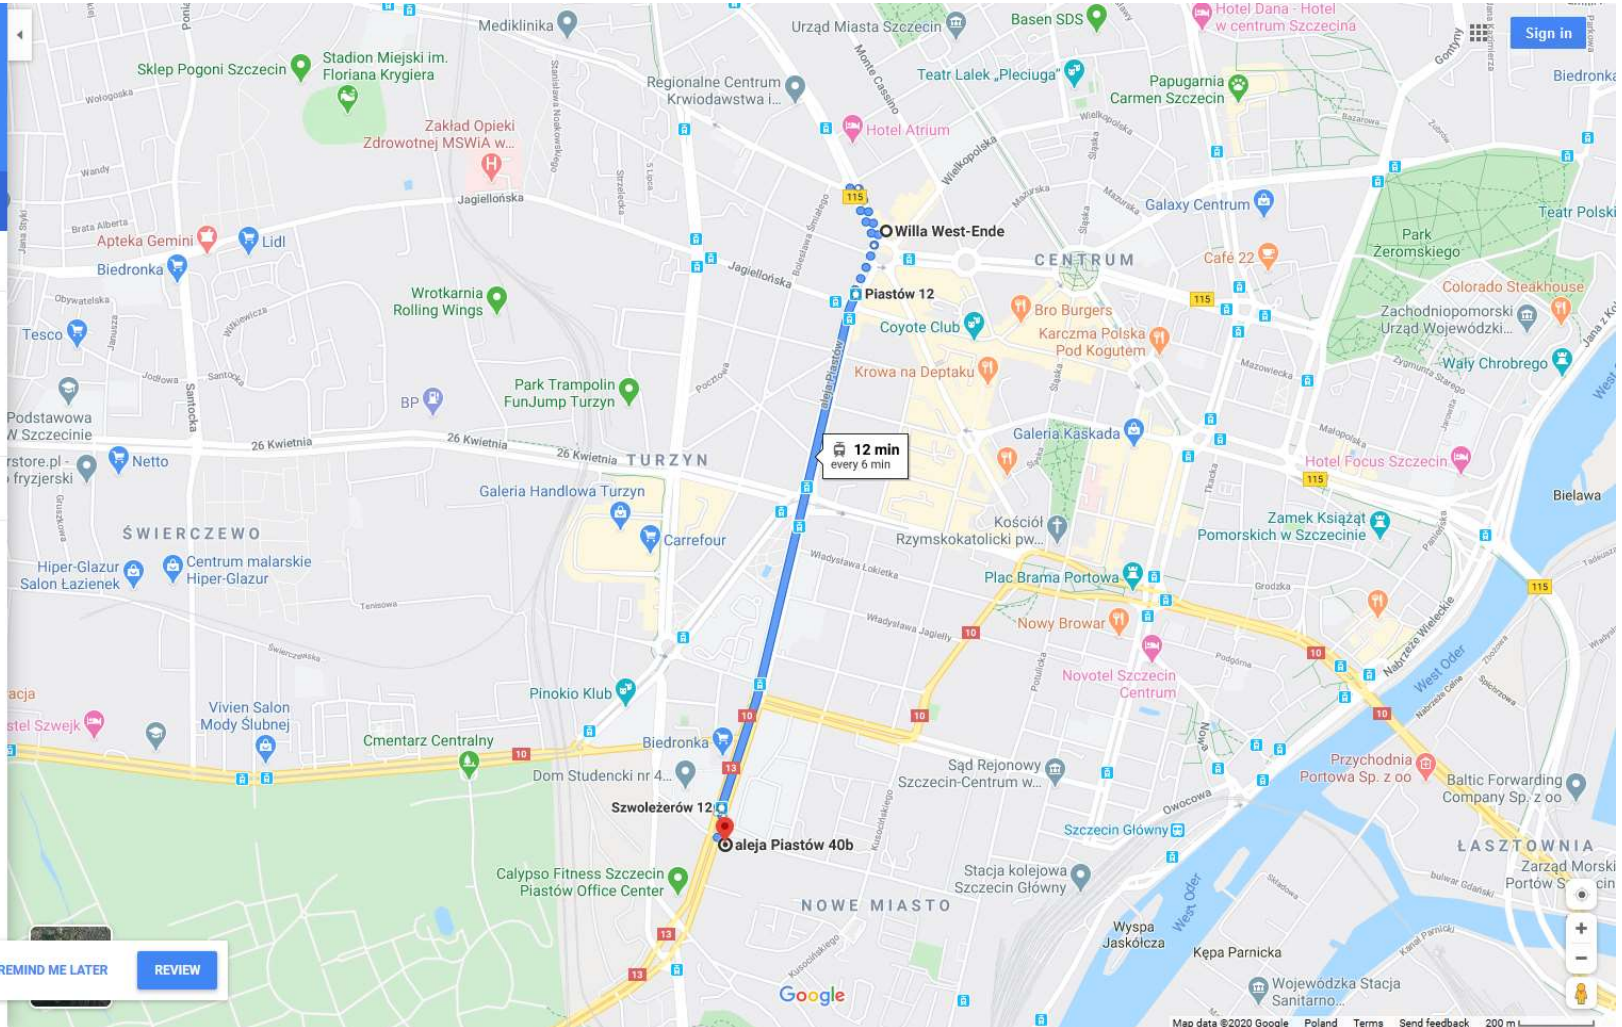

Willa West-Ende, aleja Wojska Polskiego
 aleja Piastów 40b, 71-064 Szczecin

Leave now OPTIONS

Send directions to your phone

10:48 AM – 11:00 AM 12 min
 10:54 AM from Piastów 12
 7 min every 6 min
[DETAILS](#)

[SCHEDULE EXPLORER](#)

Explore aleja Piastów 40b

Restaurants Hotels Bars Coffee More

A privacy reminder from Google [REMEMBER ME LATER](#) [REVIEW](#)